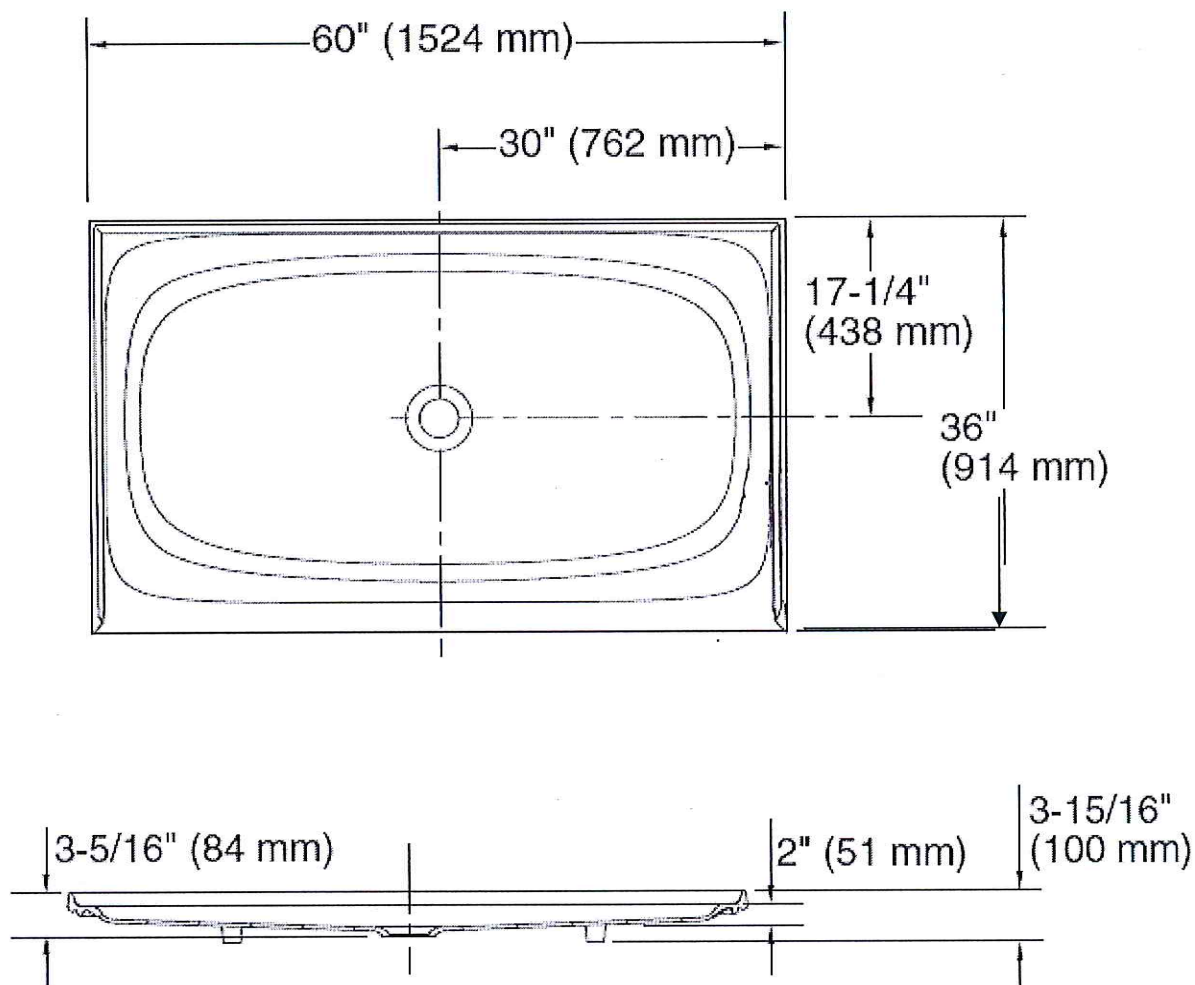

36" x 60" Shower Base

Coni-marble
Manufacturing Inc.

Elegantly Formed Shapes

Box 40, Harrison Street, Thorndale, Ontario N0M 2P0 (519) 461-0100 Fax (519) 461-0733